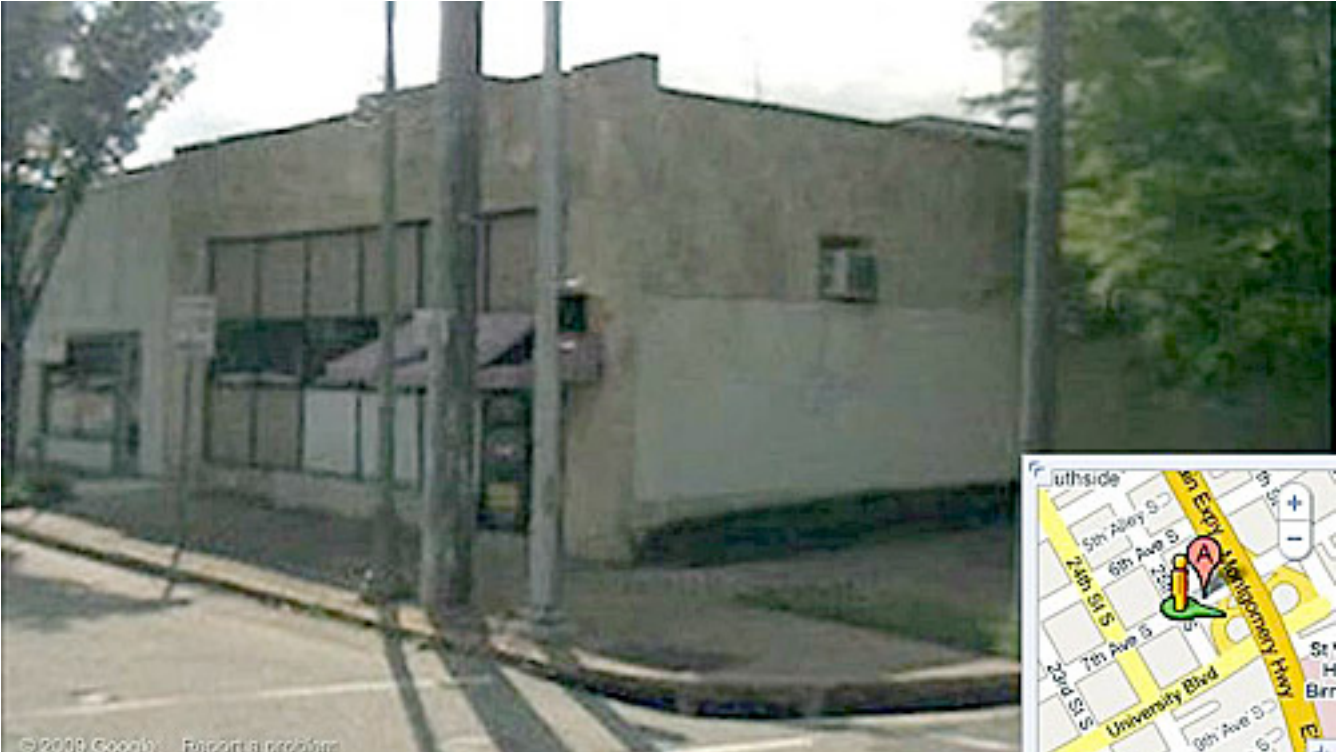

Our Location

Written by General Info

© 2008 Google. All rights reserved. **Savannah College of Art and Design, Savannah, GA. All rights reserved. This is a public document. All other rights reserved.**